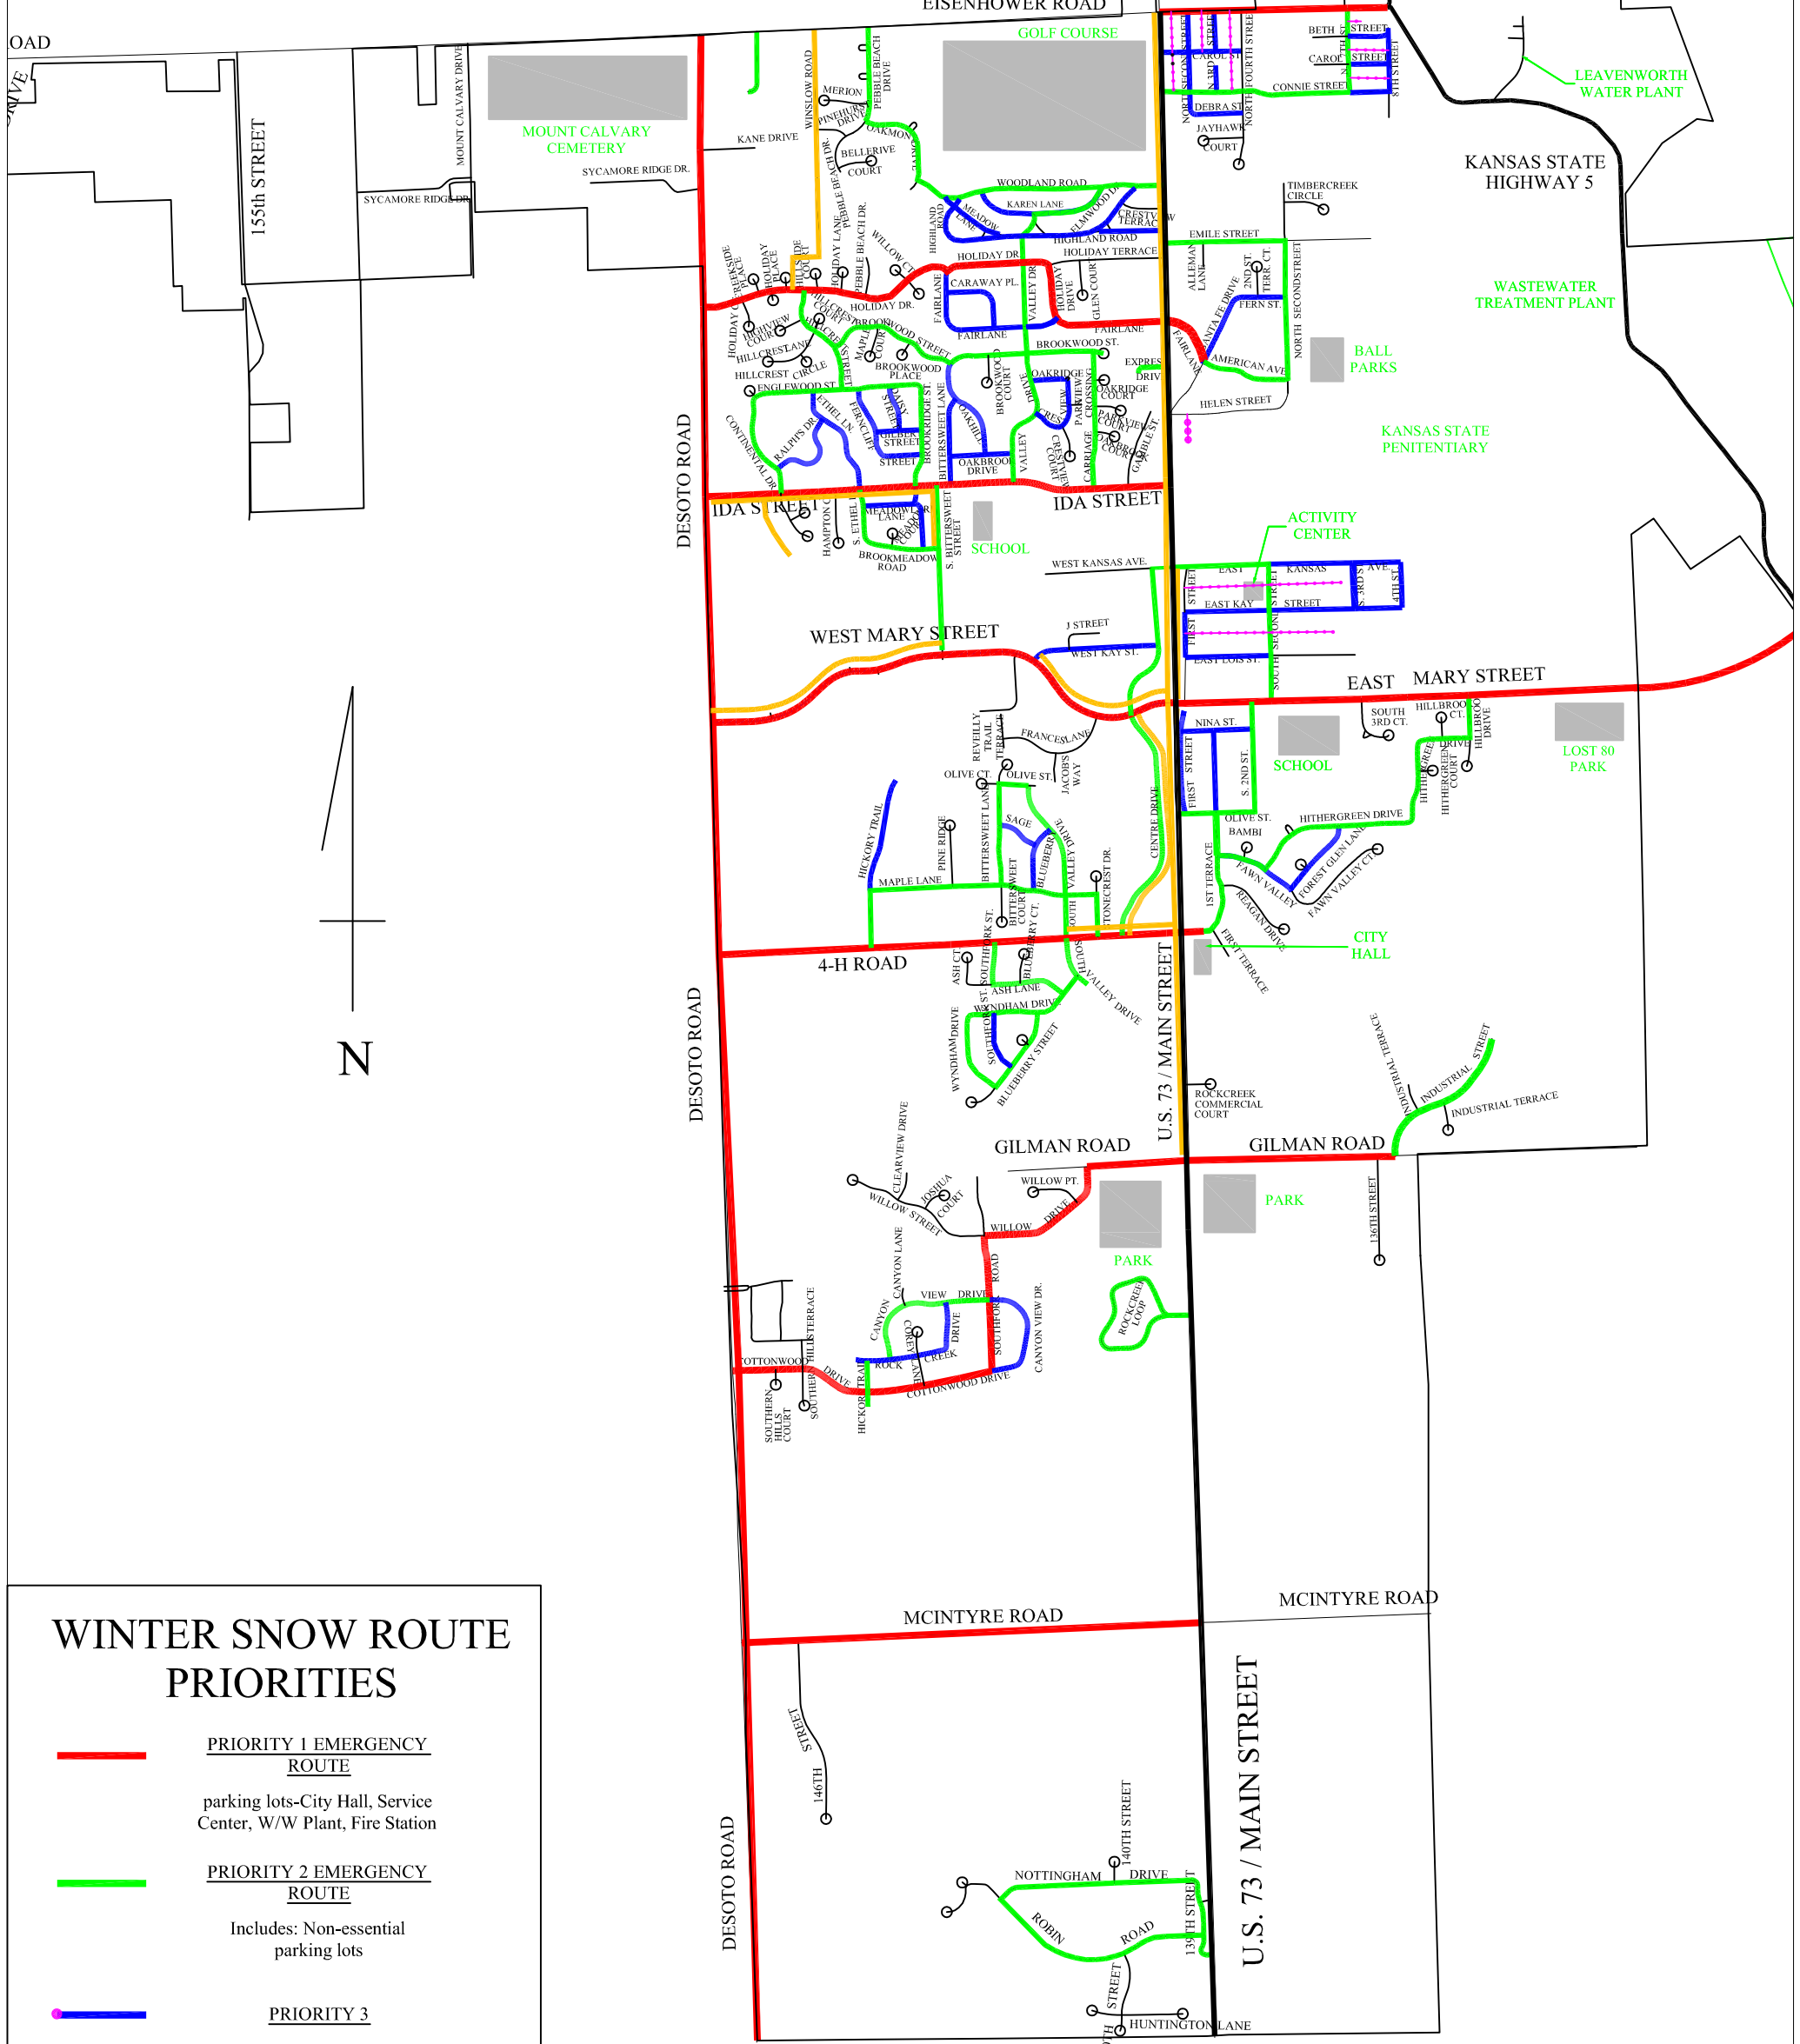

LANSING SNOW REMOVAL MAP

WINTER SNOW ROUTE PRIORITIES

- **PRIORITY 1 EMERGENCY ROUTE**
parking lots-City Hall, Service Center, W/W Plant, Fire Station
- **PRIORITY 2 EMERGENCY ROUTE**
Includes: Non-essential parking lots
- **PRIORITY 3**
- **PRIORITY 4**
- **PRIORITY 5**
(city sidewalks/trails)
- **PRIORITY 6**
(alleys when warranted)