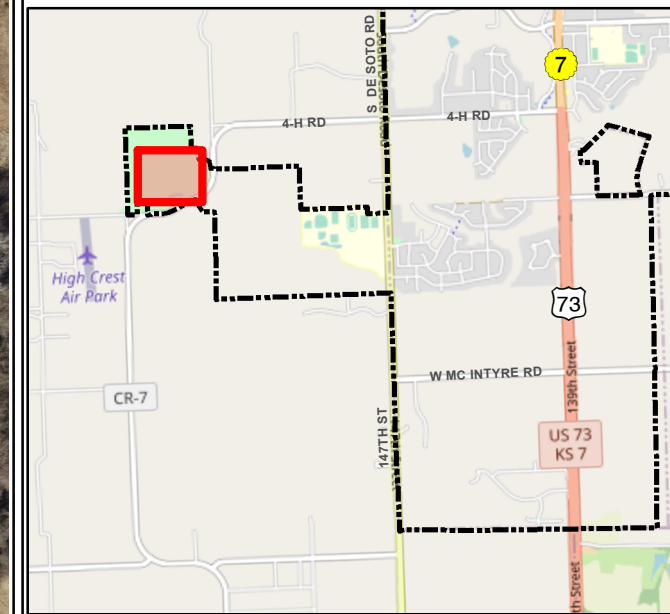

# Lansing Independence Days Layout

## Kenneth W. Bernard Community Park

### Legend

- ★ Hand Washing Stations
- Handicap Access Restrooms
- Standard Restrooms
- City of Lansing Tent
- MSA Tent
- ▨ Fire Department Staging Area
- Vendors
- Stage
- RV Location
- Dumpster
- Handicap Access Parking
- 🔥 Fireworks Clear Area

### Location

1 inch = 150 feet