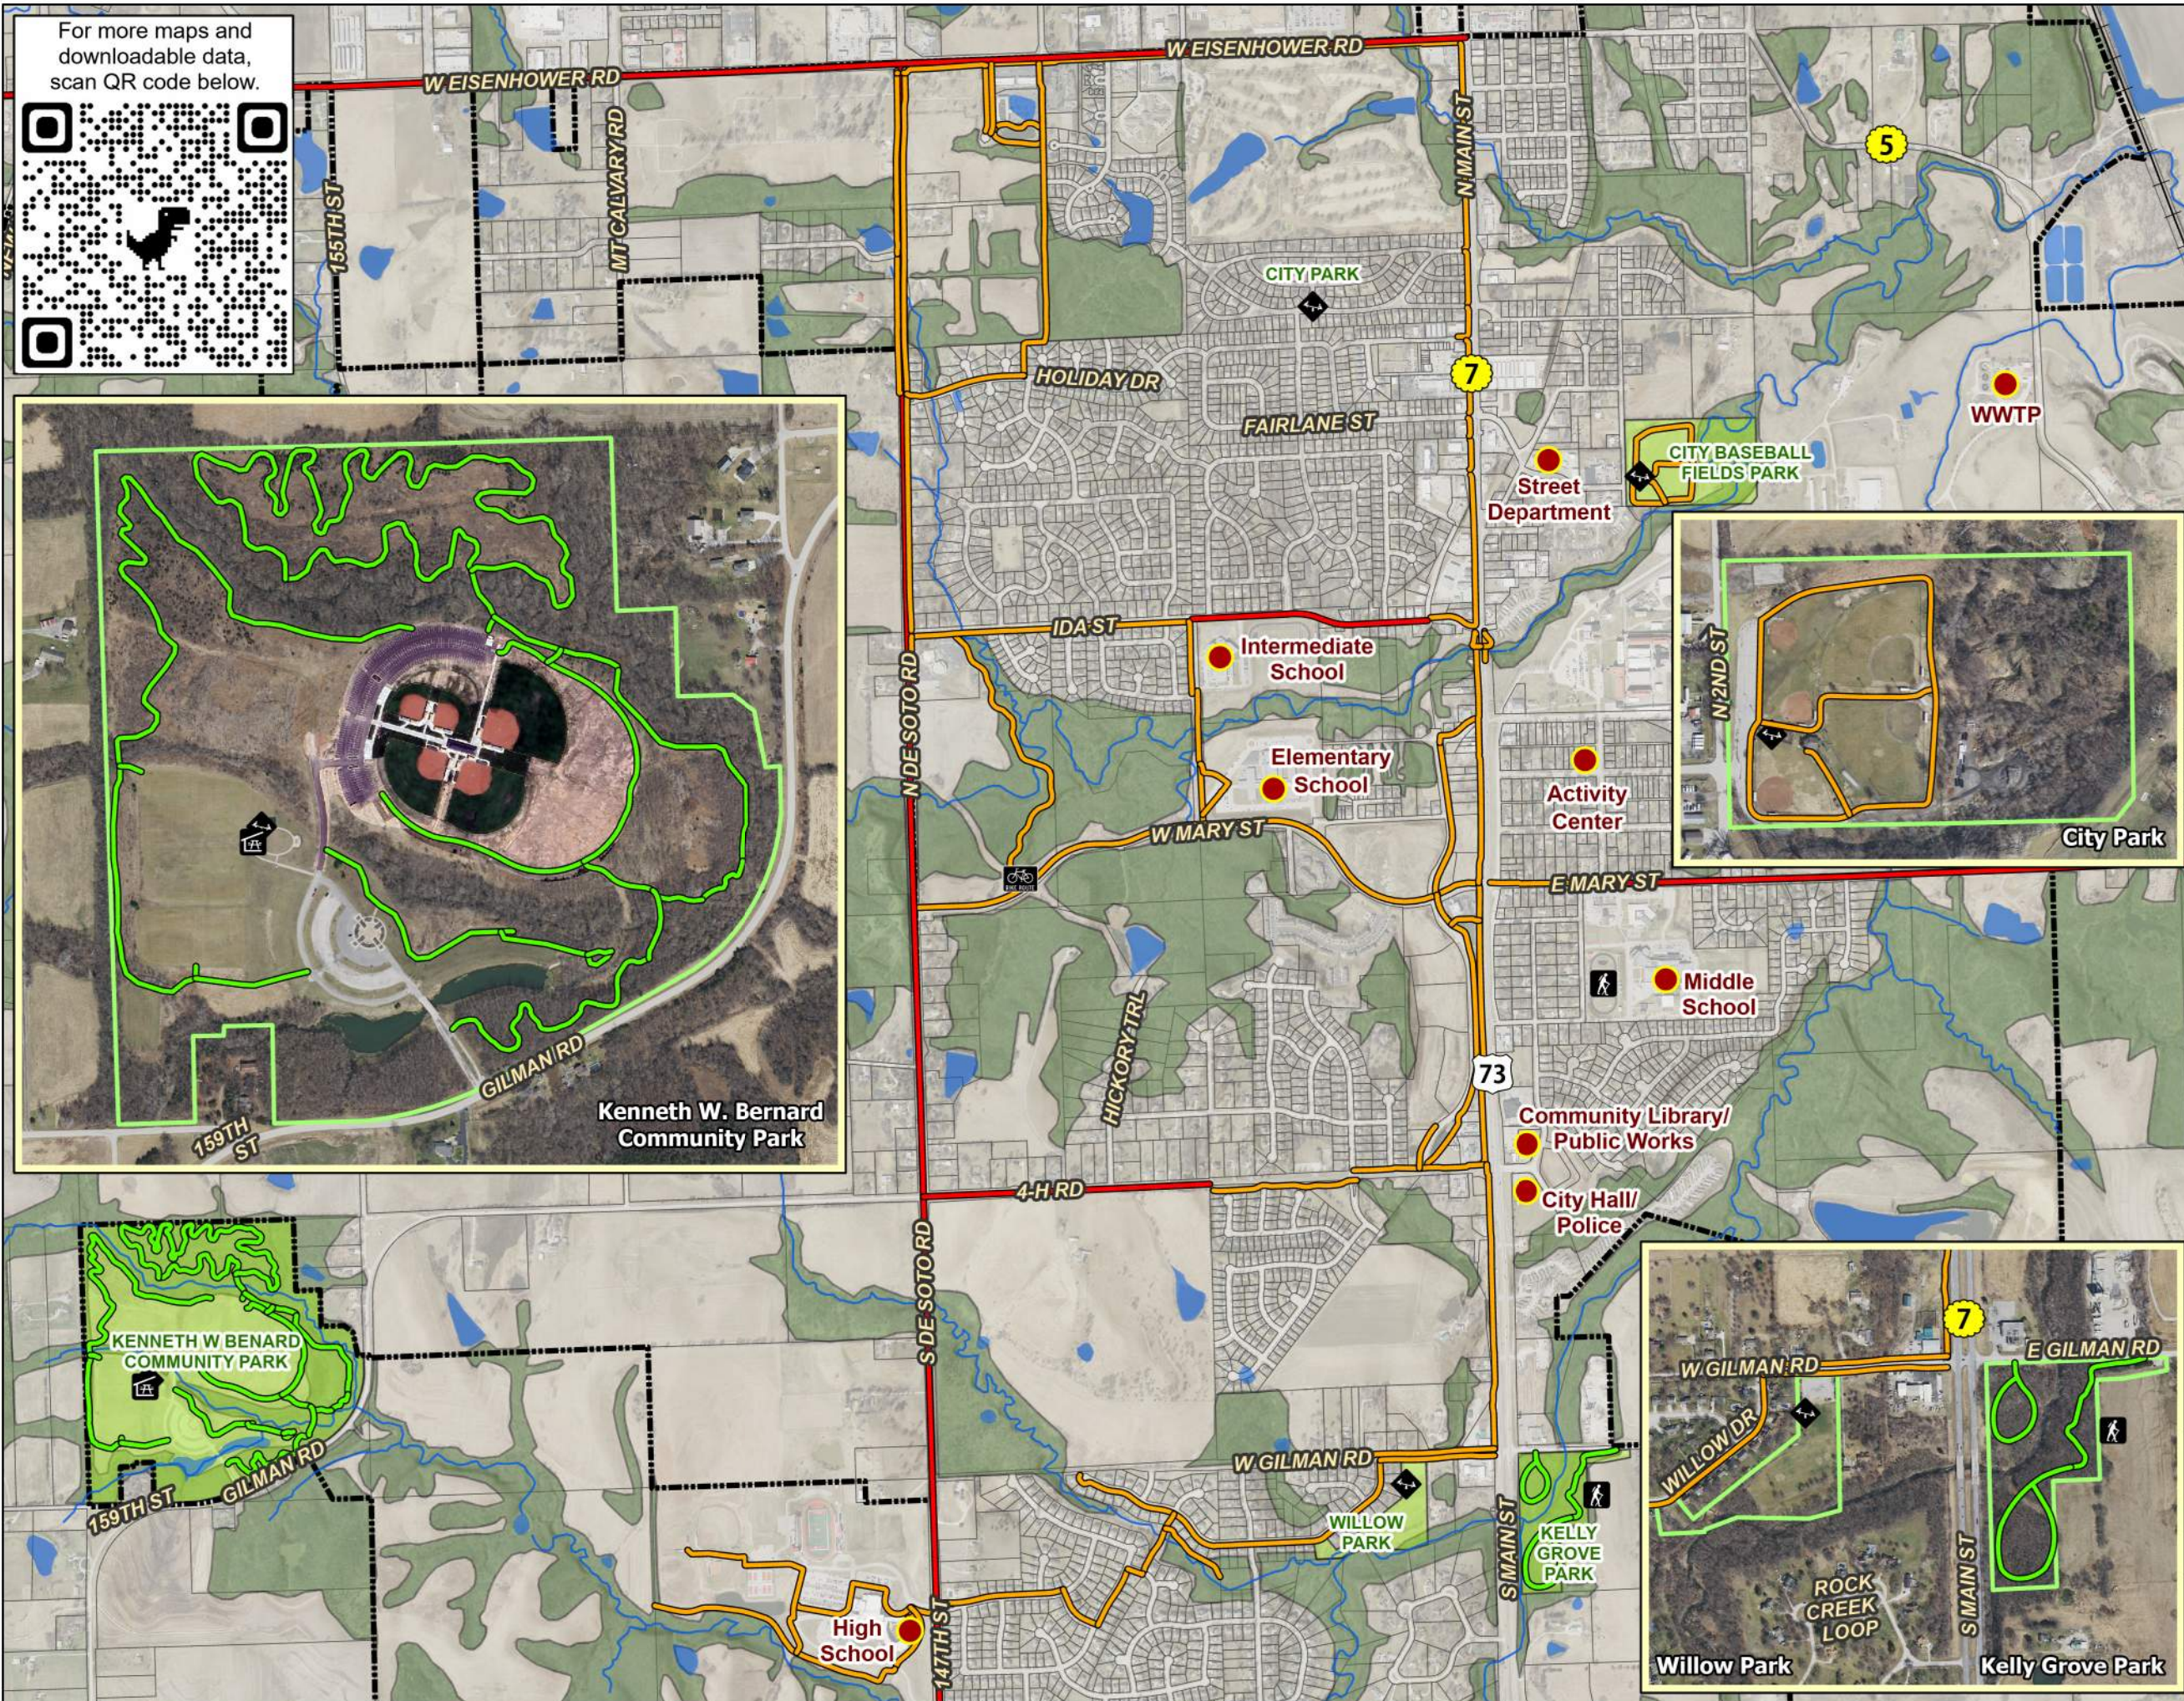

Trails System City of Lansing, Kansas

For more maps and downloadable data, scan QR code below.

Legend

Recreation Areas

- Biking
- Golf
- Hiking
- Playground
- Shelter
- Lansing Landmarks
- Pedestrian Hike Trail
- Shared Use Path
- Stream Centerline
- Railroads
- Water Bodies
- Existing Parks
- Existing Tree Mass
- Parcels
- City Boundary